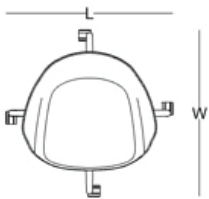

plastic base

fixed plastic base – cushioned seat

fixed plastic base

bar stool

wooden leg

size chart

armchair

plastic leg

W: 52 - L: 59 - H: 80

wooden leg

W: 52 - L: 59 - H: 80

task chair

plastic base

W: 52 - L: 59 - H: 79

fixed base

W: 52 - L: 59 - H: 79