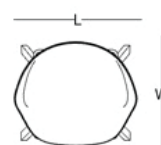

plastic base

fixed plastic base – cushioned seat

fixed plastic base

bar stool

wooden leg

size chart

armchair

plastic leg

W: 52 - L: 59 - H: 80

wooden leg

W: 52 - L: 59 - H: 80

task chair

plastic base

W: 52 - L: 59 - H: 79

fixed base

W: 52 - L: 59 - H: 79

bar stool

wooden leg

W: 46 - L: 56 - H: 99

color options

plastic shell

grey

pink

green