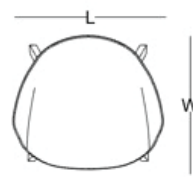

plastic base

fixed plastic base – cushioned seat

fixed plastic base

bar stool

wooden leg

size chart

armchair

plastic leg

W: 52 - L: 59 - H: 80

wooden leg

W: 52 - L: 59 - H: 80

task chair

plastic base

W: 52 - L: 59 - H: 79

fixed base

W: 52 - L: 59 - H: 79