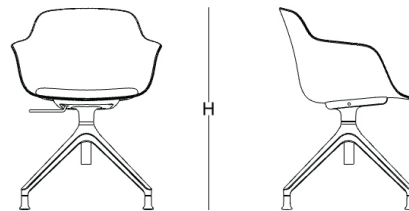

plastic base

fixed plastic base – cushioned seat

fixed plastic base

bar stool

wooden leg

size chart

armchair

plastic leg

W: 52 - L: 59 - H: 80

wooden leg

W: 52 - L: 59 - H: 80

task chair

plastic base

W: 52 - L: 59 - H: 79

fixed base

W: 52 - L: 59 - H: 79

bar stool

wooden leg

W: 46 - L: 56 - H: 99

color options

plastic shell

grey

pink

green