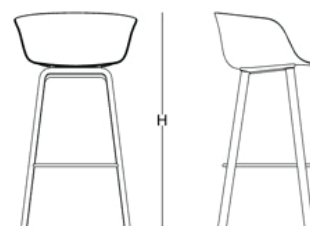

plastic base

fixed plastic base – cushioned seat

fixed plastic base

bar stool

wooden leg

size chart

armchair

plastic leg

W: 52 - L: 59 - H: 80

wooden leg

W: 52 - L: 59 - H: 80

task chair

plastic base

W: 52 - L: 59 - H: 79

fixed base

W: 52 - L: 59 - H: 79

bar stool

wooden leg

W: 46 - L: 56 - H: 99

color options

plastic shell

grey

pink

green