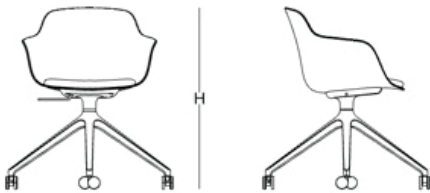

LORIA
by
bürotime

technical document

LORIA

“Loria is a balanced collection. From the very first steps of development, the aim was to combine simplicity and comfort with an identifiable silhouette available in different versions. Particular attention has been given to the design of its curved, enveloping polypropylene shell, which elegantly incorporates a distinctive ridge running across its side to provide extra comfort for the armrest. The design of the Loria armchair is a subtle blend of curves and lines, creating a harmony that evokes both ease and rigour.”

plastic base

fixed plastic base – cushioned seat

fixed plastic base

bar stool

wooden leg

size chart

armchair

plastic leg

W: 52 - L: 59 - H: 80

wooden leg

W: 52 - L: 59 - H: 80

task chair

plastic base

W: 52 - L: 59 - H: 79

fixed base

W: 52 - L: 59 - H: 79

bar stool

wooden leg

W: 46 - L: 56 - H: 99

color options

plastic shell

grey

pink

green