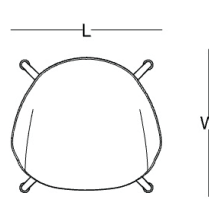

plastic base

fixed plastic base – cushioned seat

fixed plastic base

bar stool

wooden leg

size chart

armchair

plastic leg

W: 52 - L: 59 - H: 80

wooden leg

W: 52 - L: 59 - H: 80

task chair

plastic base

W: 52 - L: 59 - H: 79

fixed base

W: 52 - L: 59 - H: 79

bar stool

wooden leg

W: 46 - L: 56 - H: 99

color options

plastic shell

grey

pink

green