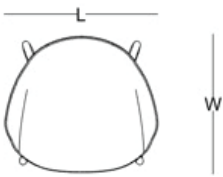

plastic base

fixed plastic base – cushioned seat

fixed plastic base

bar stool

wooden leg

size chart

armchair

plastic leg

W: 52 - L: 59 - H: 80

wooden leg

W: 52 - L: 59 - H: 80

task chair

plastic base

W: 52 - L: 59 - H: 79

fixed base

W: 52 - L: 59 - H: 79